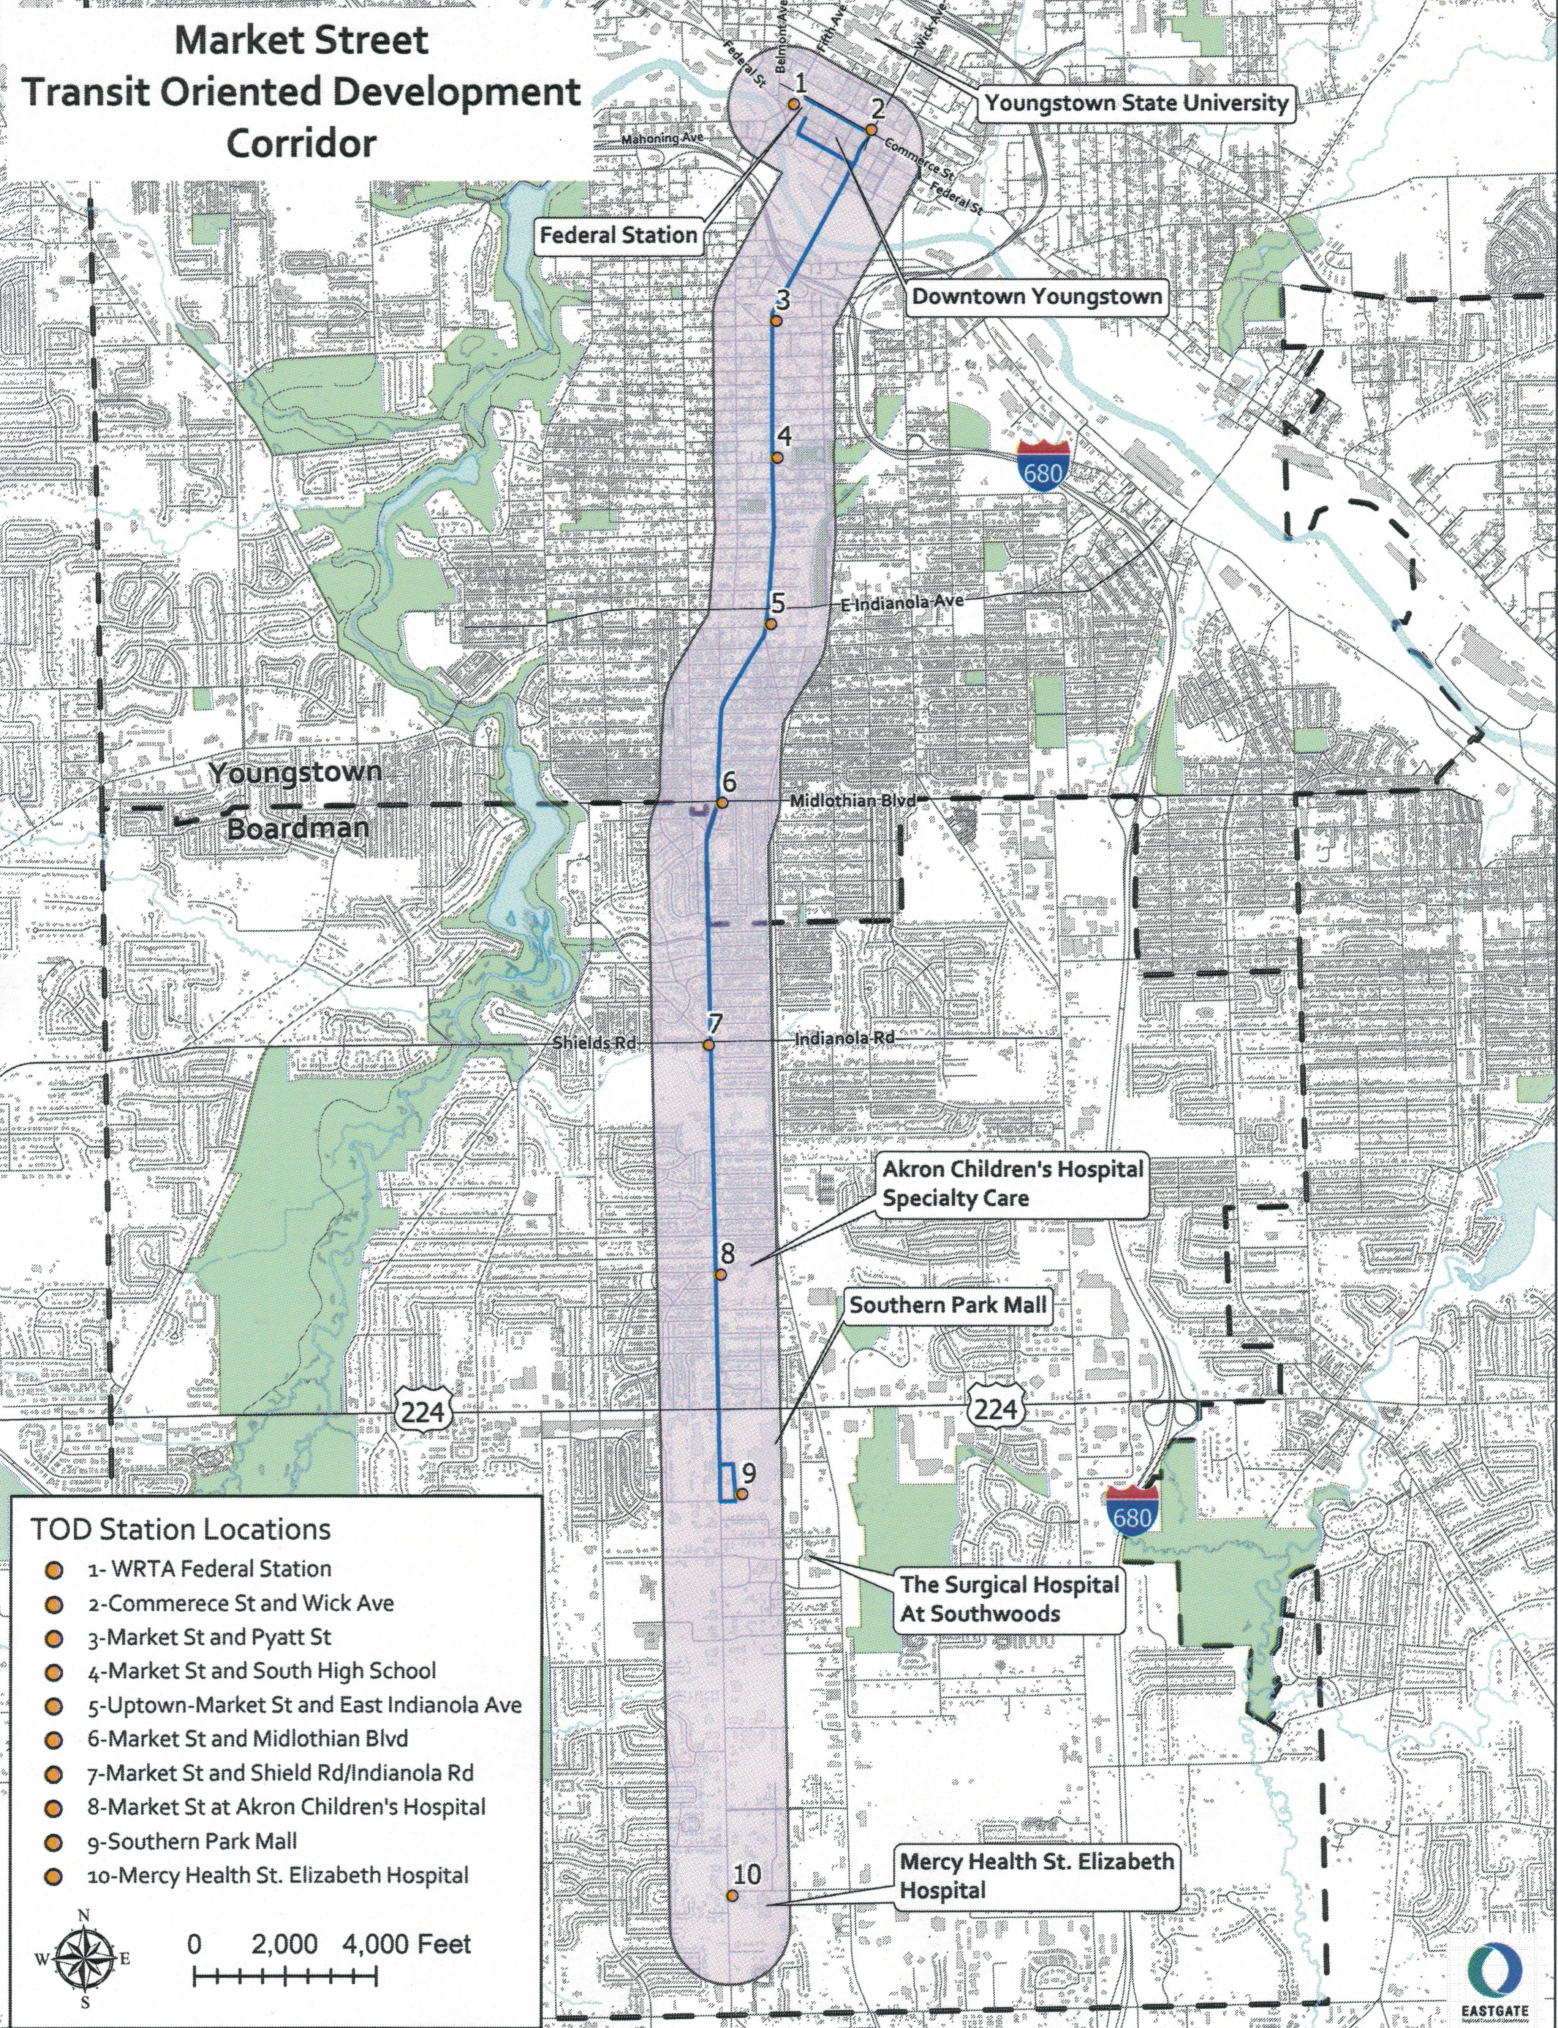

Market Street Transit Oriented Development Corridor

TOD Station Locations

- 1- WRTA Federal Station
- 2-Comerce St and Wick Ave
- 3-Market St and Pyatt St
- 4-Market St and South High School
- 5-Uptown-Market St and East Indianola Ave
- 6-Market St and Midlothian Blvd
- 7-Market St and Shield Rd/Indianola Rd
- 8-Market St at Akron Children's Hospital
- 9-Southern Park Mall
- 10-Mercy Health St. Elizabeth Hospital

0 2,000 4,000 Feet