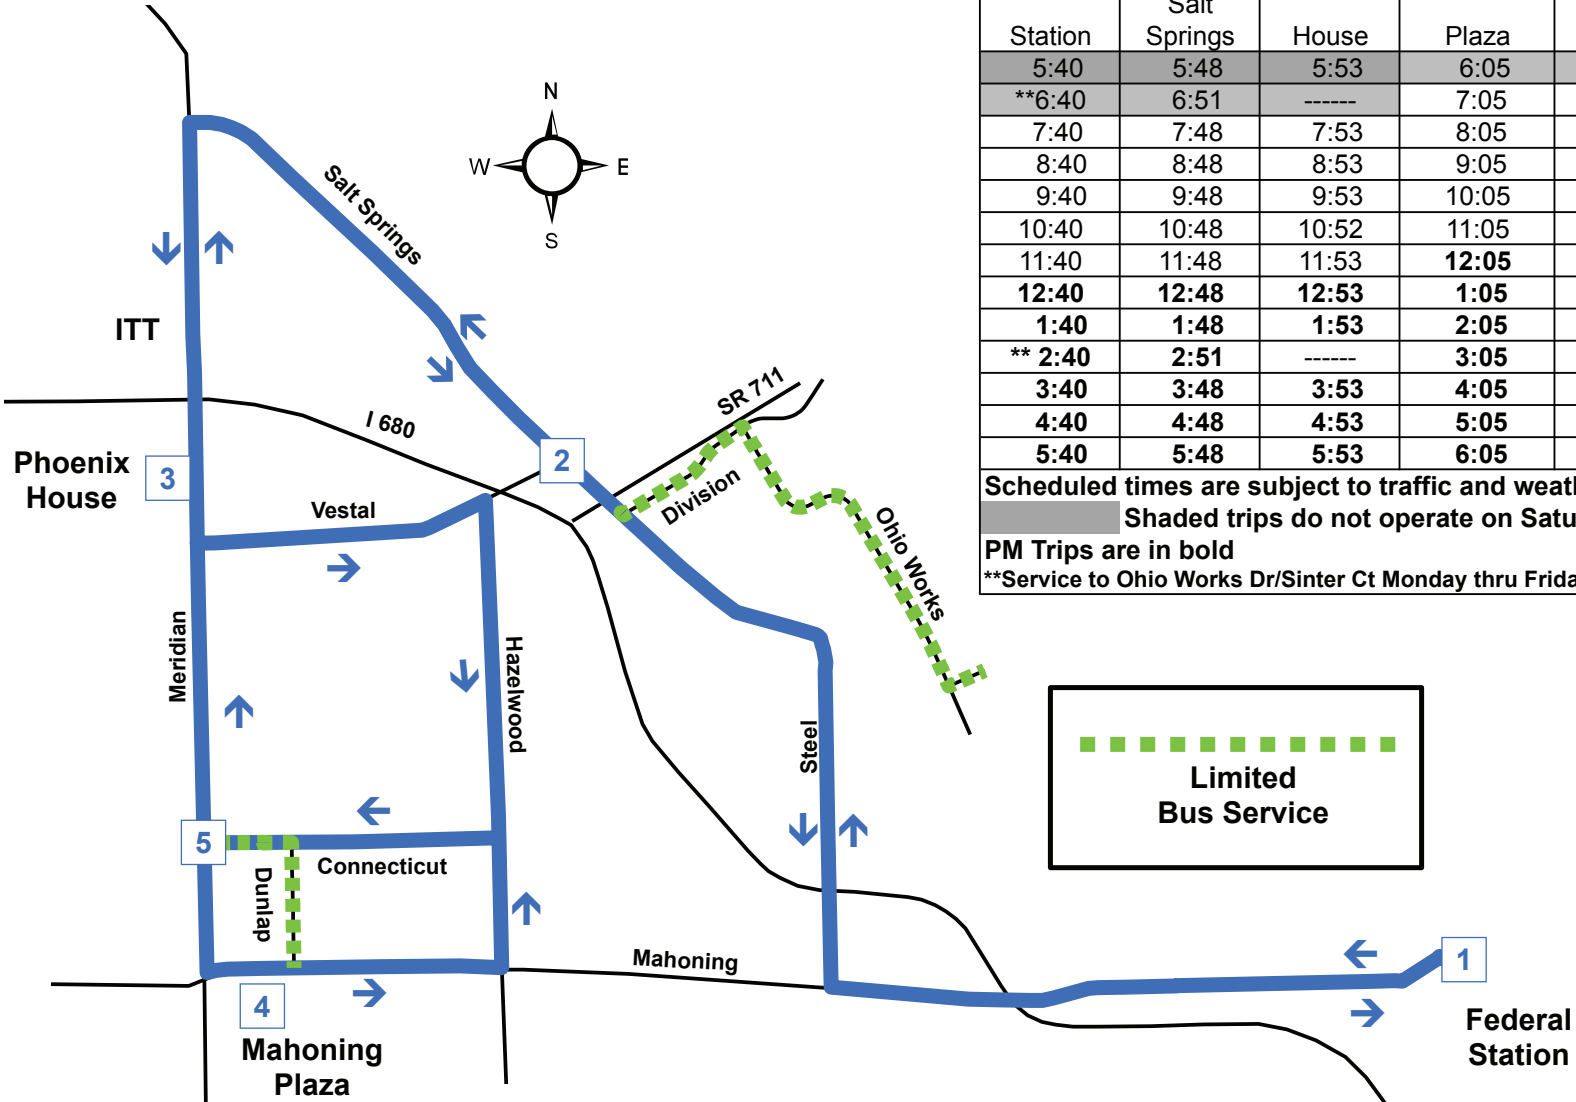

# 4-Steel

## 4-Steel

Bus Leaves From:		Bus Leaves From:			Bus Arrives At:	
(1)	(2)	(3)	(4)	(5)	(2)	(1)
Federal Station	Vestal & Salt Springs	Phoenix House	Mahoning Plaza	Conneticut & Meridian	Vestal & Salt Springs	Federal Station
5:40	5:48	5:53	6:05	6:10	6:20	6:30
<b>**6:40</b>	6:51	-----	7:05	7:10	7:20	7:30
7:40	7:48	7:53	8:05	8:10	8:20	8:30
8:40	8:48	8:53	9:05	9:10	9:20	9:30
9:40	9:48	9:53	10:05	10:10	10:20	10:30
10:40	10:48	10:52	11:05	11:10	11:20	11:30
11:40	11:48	11:53	<b>12:05</b>	<b>12:10</b>	<b>12:20</b>	<b>12:30</b>
<b>12:40</b>	<b>12:48</b>	<b>12:53</b>	<b>1:05</b>	<b>1:10</b>	<b>1:20</b>	<b>1:30</b>
<b>1:40</b>	<b>1:48</b>	<b>1:53</b>	<b>2:05</b>	<b>2:10</b>	<b>2:20</b>	<b>2:30</b>
<b>** 2:40</b>	<b>2:51</b>	-----	<b>3:05</b>	<b>3:10</b>	<b>3:20</b>	<b>3:30</b>
<b>3:40</b>	<b>3:48</b>	<b>3:53</b>	<b>4:05</b>	<b>4:10</b>	<b>4:20</b>	<b>4:30</b>
<b>4:40</b>	<b>4:48</b>	<b>4:53</b>	<b>5:05</b>	<b>5:10</b>	<b>5:20</b>	<b>5:30</b>
<b>5:40</b>	<b>5:48</b>	<b>5:53</b>	<b>6:05</b>	<b>6:10</b>	<b>6:20</b>	<b>6:30</b>

Scheduled times are subject to traffic and weather conditions.  
 Shaded trips do not operate on Saturdays  
 PM Trips are in bold  
 \*\*Service to Ohio Works Dr/Sinter Ct Monday thru Friday

-----  
 Limited Bus Service