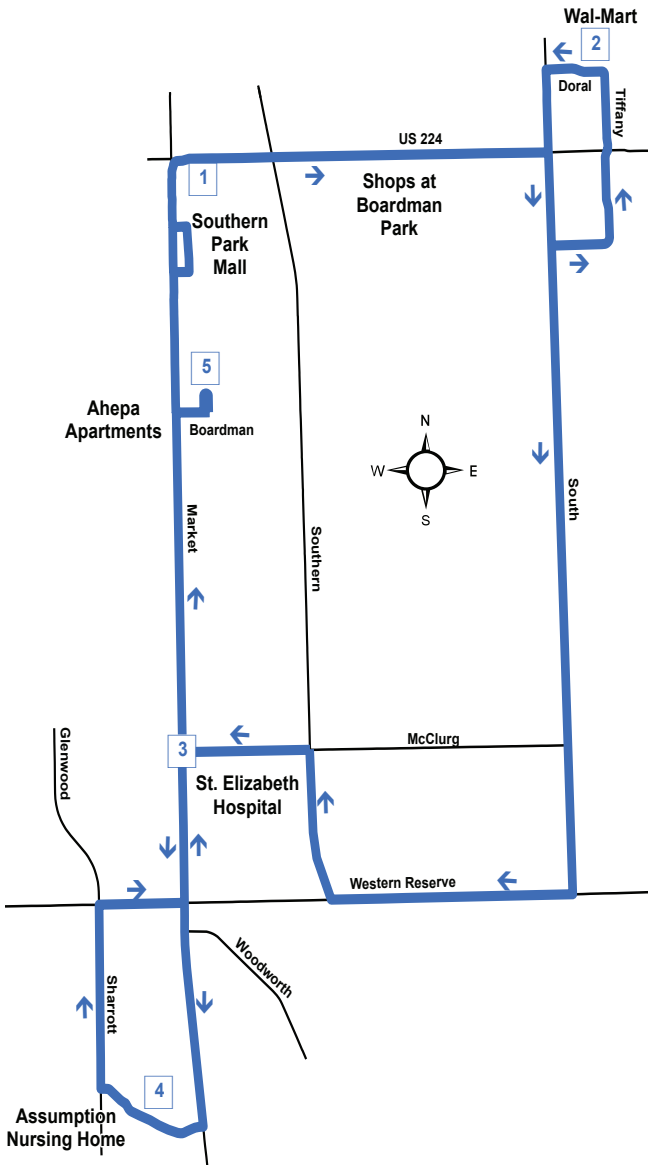

26-Boardman East Loop

26-Boardman East Loop

Bus Leaves From:					Bus Arrives At:
(1)	(2)	(3)	(4)	(5)	(1)
Southern Park Mall	Walmart	Market St McClurg	Assumption Nursing Home	Ahepa Apts	Southern Park Mall
5:55	6:05	6:14	6:22	----	6:32
6:55	7:05	7:14	7:22	----	7:32
7:55	8:05	8:14	8:22	8:27	8:32
8:55	9:05	9:14	9:22	9:27	9:32
9:55	10:05	10:14	10:22	10:27	10:32
10:55	11:05	11:14	11:22	11:27	11:32
11:55	12:05	12:14	12:22	12:27	12:32
12:55	1:05	1:14	1:22	1:27	1:32
1:55	2:05	2:14	2:22	2:27	2:32
2:55	3:05	3:14	3:22	3:27	3:32
3:55	4:05	4:14	4:22	4:27	4:32
4:55	5:05	5:14	5:22	5:27	5:32
5:55	6:05	6:14	6:22	6:27	6:32
6:55	7:05	7:14	7:22	7:27	7:32
7:55	8:05	8:14	8:22	----	8:32
8:55	9:05	9:14	9:22	----	9:32

Scheduled times are subject to traffic and weather conditions.

Shaded trips do not operate on Saturdays

PM Trips are in bold