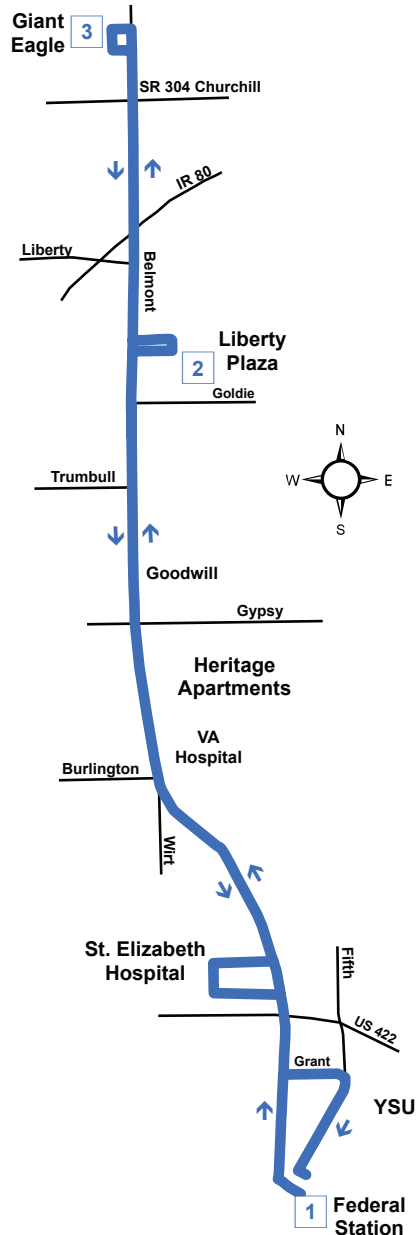

10-Belmont

10-Belmont

Bus Leaves From:	Bus Arrives At:	Bus Leaves From:	Bus Arrives At:
(1)	(2)	(3)	(2)
Federal Station	Liberty Plaza	Churchill Giant Eagle	Churchill Giant Eagle
5:10	5:27	5:32	5:35
5:40	5:57	6:02	6:05
6:10	6:27	6:32	6:35
6:40	6:57	7:02	7:05
7:10	7:27	7:32	7:35
7:40	7:57	8:02	8:05
8:10	8:27	8:32	8:35
8:40	8:57	9:02	9:05
#9:10	9:27	9:32	9:35
9:40	9:57	10:02	10:05
10:10	10:27	10:32	10:35
10:40	10:57	11:02	11:05
#11:10	11:27	11:32	11:35
11:40	11:57	12:02	12:05
12:10	12:27	12:32	12:35
12:40	12:57	1:02	1:05
1:10	1:27	1:32	1:35
1:40	1:57	2:02	2:05
2:10	2:27	2:32	2:35
2:40	2:57	3:02	3:05
3:10	3:27	3:32	3:35
3:40	3:57	4:02	4:05
4:10	4:27	4:32	4:35
4:40	4:57	5:02	5:05
5:10	5:27	5:32	5:35
5:40	5:57	6:02	6:05
6:10	6:27	6:32	6:35

Scheduled times are subject to traffic and weather conditions.

Shaded trips do not operate on Saturdays

PM Trips are in bold

Divert to Heritage Manor